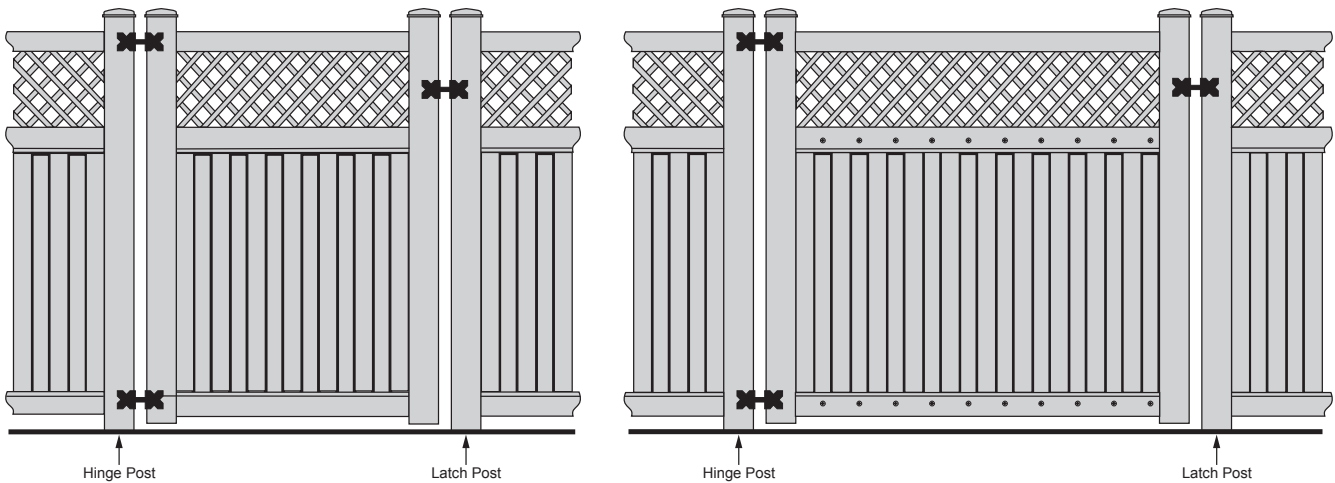

POOL CODE STYLES REQUIRE 2 WEEK LEAD TIME

72" High

- A - 2" x 4" x 71½" Top Rail
(With Lattice Channel)
- B - 11½" x 72" Lattice
- C - 2" x 6" x 71½" Deco Rail
(With Lattice Channel)
- D - 5" x 5" Posts
60" High = 96" Post Length
72" High = 107" Post Length
- E - (5) Interlocking Privacy Panels
72" High = 47" Long
- F - 2" x 6" x 71½" Deco Rail
(With Aluminum L-Channel)

Product Information (6' Sections)

60", 72" High Delta with Lattice Fence.

Deco Rail

72" available to meet pool code.

Requires 5" Cap.
Caps not included. See page 2 for options.

Note: 3½" or 12" longer privacy panels are available for uphill angles
Special Lengths - 15% extra for special fabrication
Colors Available - White, (Tan)

Delta Privacy Fence - Gates

with New England Concave Accent

48", 72" High

Hardware Recommended: Premier

- Single Gates: 1- hinge set
 1- latch or 2-way latch set
 1- 5" aluminum post insert (*hinge post*)
- Double Gates: 2- hinge set
 1- latch or 2-way latch set
 1- drop pin kit
 2- 5" aluminum post insert (*hinge post*)

Pool Code

Pool Code

Delta with Lattice

36" - 48" Wide

60" - 72" Wide

60", 72" High

Hardware Recommended: Premier

- Single Gates: 1- hinge set
 1- latch or 2-way latch set
 1- 5" aluminum post insert (*hinge post*)
 1- spring set (*must have*)
- Double Gates: 2- hinge set
 1- latch or 2-way latch set
 1- drop pin kit
 2- 5" aluminum post insert (*hinge post*)
 2- spring set (*must have*)