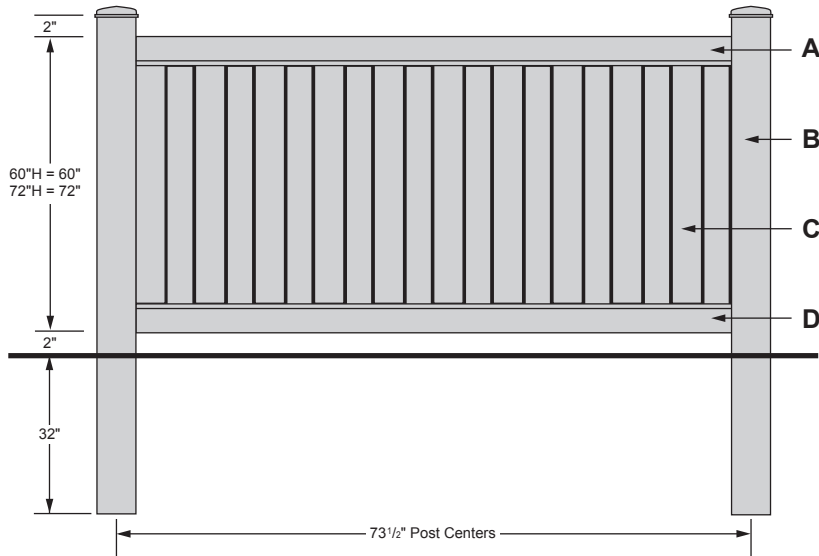

Delta Privacy Fence

48", 60", 72" High

- A - 2" x 6" x 71½" Deco Rail
- B - 5" x 5" Posts
48" High = 78" Post Length
60" High = 96" Post Length
72" High = 107" Post Length
- C - (5) Interlocking Privacy Panels
48" High = 38½" Long
60" High = 50½" Long
72" High = 62½" Long
- D - 2" x 6" x 71½" Deco Rail
(With Aluminum L-Channel)

POOL CODE STYLES REQUIRE 2 WEEK LEAD TIME

60", 72" High

- A - 2" x 6" x 71½" Deco Rail
- B - 5" x 5" Posts
60" High = 96" Post Length
72" High = 107" Post Length
- C - (5) Interlocking Privacy Panels
60" High = 50½" Long
72" High = 62½" Long
- D - 2" x 6" x 71½" Deco Rail
(With Aluminum L-Channel)

Special Lengths - 15% extra for special fabrication

Colors Available - White, (Tan)

Delta with New England Accent Fence

66" High (measurements taken at low point)

- A - Full 2" x 4" x 71½" Routed Rail
- B - 5" x 5" Posts
66" High = 107" Post Length
- C - (21) 1½" Sq. Crimped Pickets
(With pointed caps)
19½" Short Pickets
25½" Long Pickets
- D - 2" x 6" x 71½" Deco Routed Rail
- E - (5) Interlocking Privacy Panels
66" High = 38½" Spoke Length
- F - 2" x 6" x 71½" Deco Rail
(With Aluminum L-Channel)

66" High (measurements taken at low point)

- A - Full 2" x 4" x 71½" Routed Rail
- B - 5" x 5" Posts
66" High = 107" Post Length
- C - (21) 1½" Sq. Crimped Pickets
(With pointed caps)
19½" Short Pickets
25½" Long Pickets
- D - 2" x 6" x 71½" Deco Routed Rail
- E - (5) Interlocking Privacy Panels
66" High = 38½" Spoke Length
- F - 2" x 6" x 71½" Deco Rail
(With Aluminum L-Channel)