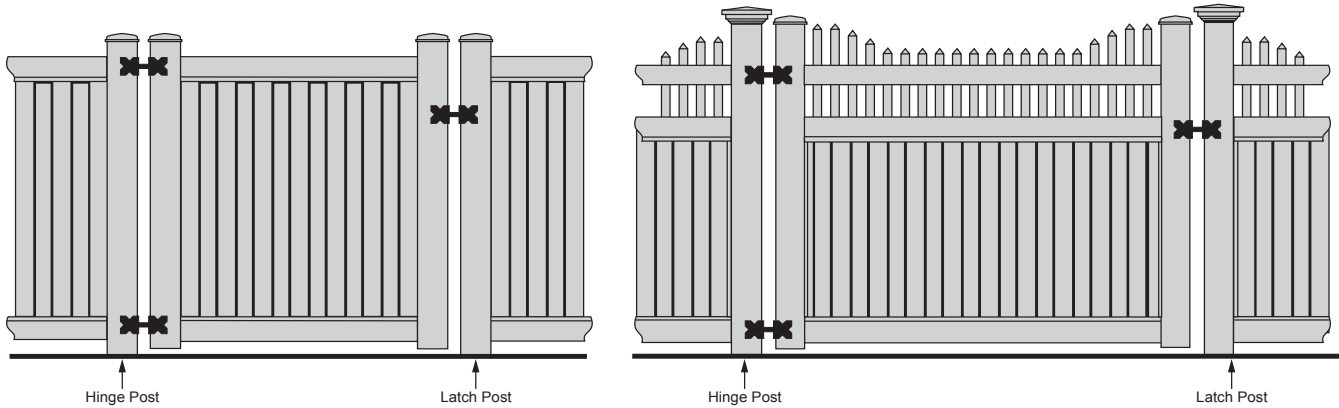

POOL CODE STYLES REQUIRE 2 WEEK LEAD TIME

72" High

- A - 2" x 4" x 71½" Top Rail
(With Lattice Channel)
- B - 11½" x 72" Lattice
- C - 2" x 6" x 71½" Deco Rail
(With Lattice Channel)
- D - 5" x 5" Posts
60" High = 96" Post Length
72" High = 107" Post Length
- E - (5) Interlocking Privacy Panels
72" High = 47" Long
- F - 2" x 6" x 71½" Deco Rail
(With Aluminum L-Channel)

Product Information (6' Sections)

60", 72" High Delta with Lattice Fence.

Deco Rail

72" available to meet pool code.

Requires 5" Cap.
Caps not included. See page 2 for options.

Note: 3½" or 12" longer privacy panels are available for uphill angles
Special Lengths - 15% extra for special fabrication
Colors Available - White, (Tan)

Delta Privacy Fence - Gates

with New England Concave Accent

48", 72" High

Hardware Recommended: Premier

- Single Gates: 1- hinge set
 1- latch or 2-way latch set
 1- 5" aluminum post insert (*hinge post*)
- Double Gates: 2- hinge set
 1- latch or 2-way latch set
 1- drop pin kit
 2- 5" aluminum post insert (*hinge post*)