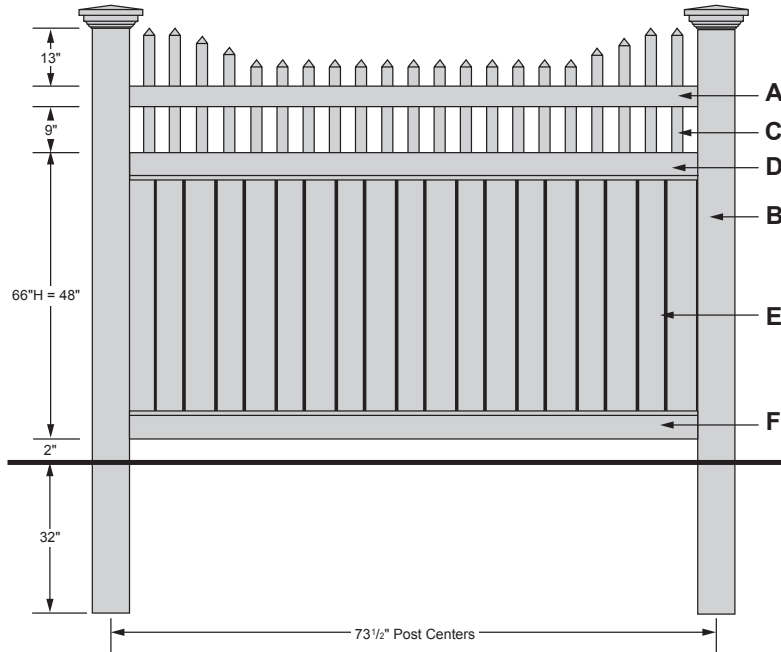

Delta Privacy Fence

48", 60", 72" High

- A - 2" x 6" x 71½" Deco Rail
- B - 5" x 5" Posts
48" High = 78" Post Length
60" High = 96" Post Length
72" High = 107" Post Length
- C - (5) Interlocking Privacy Panels
48" High = 38½" Long
60" High = 50½" Long
72" High = 62½" Long
- D - 2" x 6" x 71½" Deco Rail
(With Aluminum L-Channel)

Product Information (6' Sections)

48", 60", 72" High Delta Privacy Fence.

Deco Rail

60", 72" available to meet pool code.

Requires 5" Cap.
Caps not included. See page 2 for options.

Note: 12" longer privacy panels are available for uphill angles

Special Lengths - 15% extra for special fabrication

Colors Available - White, (Tan)

Delta with New England Accent Fence

66" High (measurements taken at low point)

- A - Full 2" x 4" x 71½" Routed Rail
- B - 5" x 5" Posts
66" High = 107" Post Length
- C - (21) 1½" Sq. Crimped Pickets
(With pointed caps)
19½" Short Pickets
25½" Long Pickets
- D - 2" x 6" x 71½" Deco Routed Rail
- E - (5) Interlocking Privacy Panels
66" High = 38½" Spoke Length
- F - 2" x 6" x 71½" Deco Rail
(With Aluminum L-Channel)

66" High (measurements taken at low point)

- A - Full 2" x 4" x 71½" Routed Rail
- B - 5" x 5" Posts
66" High = 107" Post Length
- C - (21) 1½" Sq. Crimped Pickets
(With pointed caps)
19½" Short Pickets
25½" Long Pickets
- D - 2" x 6" x 71½" Deco Routed Rail
- E - (5) Interlocking Privacy Panels
66" High = 38½" Spoke Length
- F - 2" x 6" x 71½" Deco Rail
(With Aluminum L-Channel)