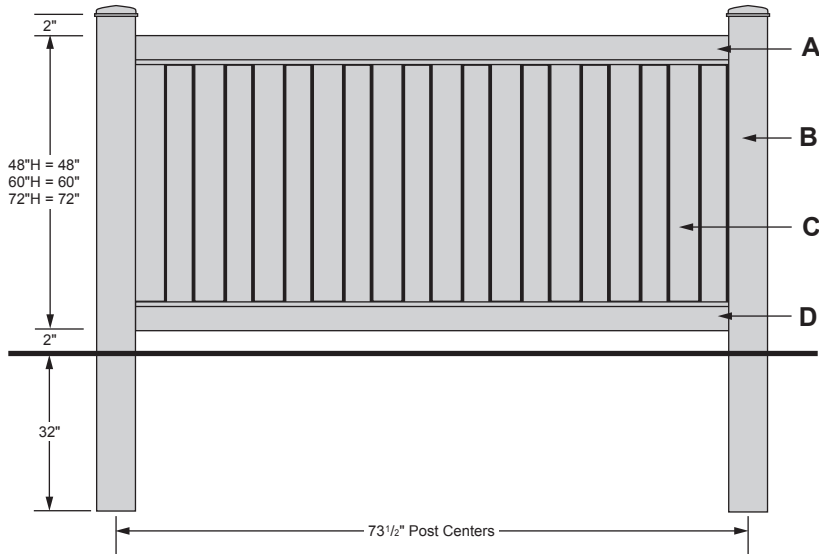

Delta Privacy Fence

48", 60", 72" High

- A - 2" x 6" x 71½" Deco Rail
- B - 5" x 5" Posts
48" High = 78" Post Length
60" High = 96" Post Length
72" High = 107" Post Length
- C - (5) Interlocking Privacy Panels
48" High = 38½" Long
60" High = 50½" Long
72" High = 62½" Long
- D - 2" x 6" x 71½" Deco Rail
(With Aluminum L-Channel)

POOL CODE STYLES REQUIRE 2 WEEK LEAD TIME

60", 72" High

- A - 2" x 6" x 71½" Deco Rail
- B - 5" x 5" Posts
60" High = 96" Post Length
72" High = 107" Post Length
- C - (5) Interlocking Privacy Panels
60" High = 50½" Long
72" High = 62½" Long
- D - 2" x 6" x 71½" Deco Rail
(With Aluminum L-Channel)

Product Information (6' Sections)

48", 60", 72" High Delta Privacy Fence.

Deco Rail

60", 72" available to meet pool code.

Requires 5" Cap.
Caps not included. See page 2 for options.

Note: 12" longer privacy panels are available for uphill angles

Special Lengths - 15% extra for special fabrication

Colors Available - White, (Tan)

Delta with New England Accent Fence

66" High (measurements taken at low point)

- A - Full 2" x 4" x 71½" Routed Rail
- B - 5" x 5" Posts
66" High = 107" Post Length
- C - (21) 1½" Sq. Crimped Pickets
(With pointed caps)
19½" Short Pickets
25½" Long Pickets
- D - 2" x 6" x 71½" Deco Routed Rail
- E - (5) Interlocking Privacy Panels
66" High = 38½" Spoke Length
- F - 2" x 6" x 71½" Deco Rail
(With Aluminum L-Channel)