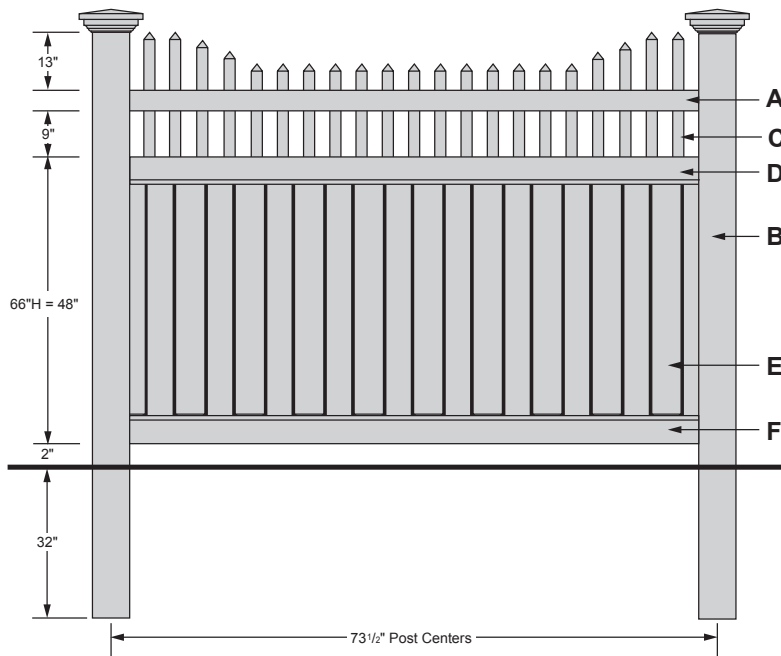

Delta Privacy Fence

48", 60", 72" High

- A - 2" x 6" x 71½" Deco Rail
- B - 5" x 5" Posts
48" High = 78" Post Length
60" High = 96" Post Length
72" High = 107" Post Length
- C - (5) Interlocking Privacy Panels
48" High = 38½" Long
60" High = 50½" Long
72" High = 62½" Long
- D - 2" x 6" x 71½" Deco Rail
(With Aluminum L-Channel)

Product Information (6' Sections)

48", 60", 72" High Delta Privacy Fence.

Deco Rail

60", 72" available to meet pool code.

Requires 5" Cap.
Caps not included. See page 2 for options.

Note: 12" longer privacy panels are available for uphill angles

Special Lengths - 15% extra for special fabrication

Colors Available - White, (Tan)

Delta with New England Accent Fence

66" High (measurements taken at low point)

- A - Full 2" x 4" x 71½" Routed Rail
- B - 5" x 5" Posts
66" High = 107" Post Length
- C - (21) 1½" Sq. Crimped Pickets
(With pointed caps)
19½" Short Pickets
25½" Long Pickets
- D - 2" x 6" x 71½" Deco Routed Rail
- E - (5) Interlocking Privacy Panels
66" High = 38½" Spoke Length
- F - 2" x 6" x 71½" Deco Rail
(With Aluminum L-Channel)

66" High (measurements taken at low point)

- A - Full 2" x 4" x 71½" Routed Rail
- B - 5" x 5" Posts
66" High = 107" Post Length
- C - (21) 1½" Sq. Crimped Pickets
(With pointed caps)
19½" Short Pickets
25½" Long Pickets
- D - 2" x 6" x 71½" Deco Routed Rail
- E - (5) Interlocking Privacy Panels
66" High = 38½" Spoke Length
- F - 2" x 6" x 71½" Deco Rail
(With Aluminum L-Channel)