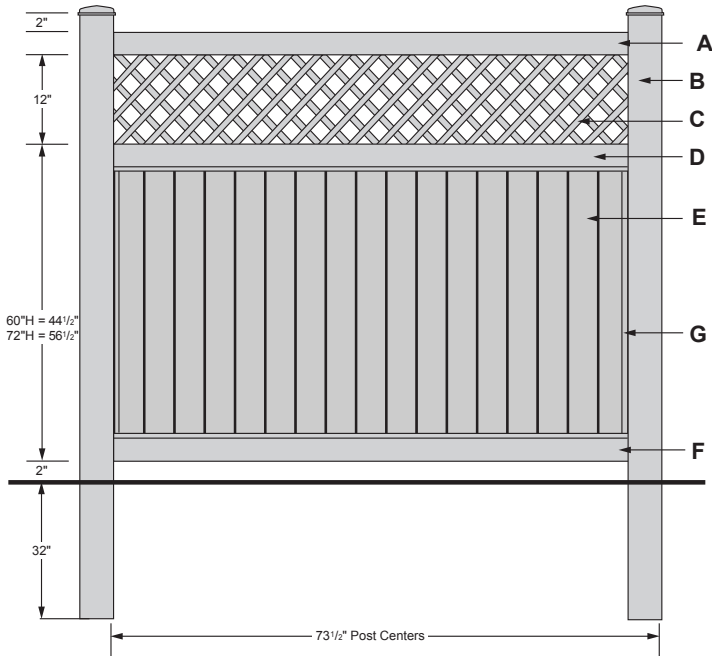

Special Lengths - 15% extra for special fabrication

Colors Available - White, (Tan)

Delta with New England Accent Fence

66" High (measurements taken at low point)

- A - Full 2" x 4" x 71½" Routed Rail
- B - 5" x 5" Posts
66" High = 107" Post Length
- C - (21) 1½" Sq. Crimped Pickets
(With pointed caps)
19½" Short Pickets
25½" Long Pickets
- D - 2" x 6" x 71½" Deco Routed Rail
- E - (5) Interlocking Privacy Panels
66" High = 38½" Spoke Length
- F - 2" x 6" x 71½" Deco Rail
(With Aluminum L-Channel)

66" High (measurements taken at low point)

- A - Full 2" x 4" x 71½" Routed Rail
- B - 5" x 5" Posts
66" High = 107" Post Length
- C - (21) 1½" Sq. Crimped Pickets
(With pointed caps)
19½" Short Pickets
25½" Long Pickets
- D - 2" x 6" x 71½" Deco Routed Rail
- E - (5) Interlocking Privacy Panels
66" High = 38½" Spoke Length
- F - 2" x 6" x 71½" Deco Rail
(With Aluminum L-Channel)

Delta with Lattice Fence

60", 72" High

- A - 2" x 4" x 71½" Top Rail
(With Lattice Channel)
- B - 11½" x 72" Lattice
- C - 2" x 6" x 71½" Deco Rail
(With Lattice Channel)
- D - 5" x 5" Posts
60" High = 96" Post Length
72" High = 107" Post Length
- E - (5) Interlocking Privacy Panels
60" High = 35" Long
72" High = 47" Long
- F - 2" x 6" x 71½" Deco Rail
(With Aluminum L-Channel)

POOL CODE STYLES REQUIRE 2 WEEK LEAD TIME

72" High

- A - 2" x 4" x 71½" Top Rail
(With Lattice Channel)
- B - 11½" x 72" Lattice
- C - 2" x 6" x 71½" Deco Rail
(With Lattice Channel)
- D - 5" x 5" Posts
60" High = 96" Post Length
72" High = 107" Post Length
- E - (5) Interlocking Privacy Panels
72" High = 47" Long
- F - 2" x 6" x 71½" Deco Rail
(With Aluminum L-Channel)