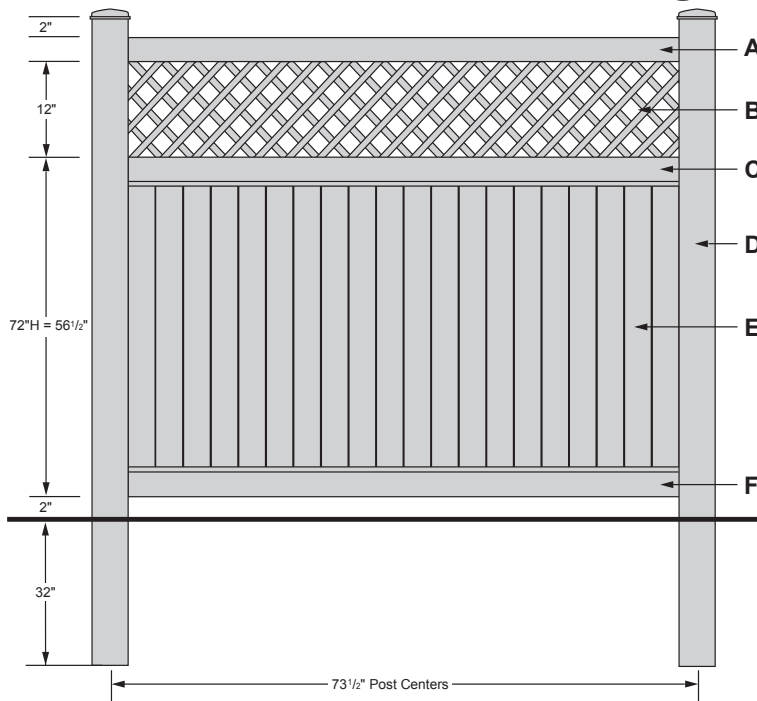

66" High (measurements taken at low point)

- A - Full 2" x 4" x 71½" Routed Rail
- B - 5" x 5" Posts
66" High = 107" Post Length
- C - (21) 1½" Sq. Crimped Pickets
(With pointed caps)
19½" Short Pickets
25½" Long Pickets
- D - 2" x 6" x 71½" Deco Routed Rail
- E - (5) Interlocking Privacy Panels
66" High = 38½" Spoke Length
- F - 2" x 6" x 71½" Deco Rail
(With Aluminum L-Channel)

Delta with Lattice Fence

60", 72" High

- A - 2" x 4" x 71½" Top Rail
(With Lattice Channel)
- B - 11½" x 72" Lattice
- C - 2" x 6" x 71½" Deco Rail
(With Lattice Channel)
- D - 5" x 5" Posts
60" High = 96" Post Length
72" High = 107" Post Length
- E - (5) Interlocking Privacy Panels
60" High = 35" Long
72" High = 47" Long
- F - 2" x 6" x 71½" Deco Rail
(With Aluminum L-Channel)

POOL CODE STYLES REQUIRE 2 WEEK LEAD TIME

72" High

- A - 2" x 4" x 71½" Top Rail
(With Lattice Channel)
- B - 11½" x 72" Lattice
- C - 2" x 6" x 71½" Deco Rail
(With Lattice Channel)
- D - 5" x 5" Posts
60" High = 96" Post Length
72" High = 107" Post Length
- E - (5) Interlocking Privacy Panels
72" High = 47" Long
- F - 2" x 6" x 71½" Deco Rail
(With Aluminum L-Channel)

Product Information (6' Sections)

60", 72" High Delta with Lattice Fence.

Deco Rail

72" available to meet pool code.

Requires 5" Cap.
Caps not included. See page 2 for options.

Note: 3½" or 12" longer privacy panels are available for uphill angles
Special Lengths - 15% extra for special fabrication
Colors Available - White, (Tan)