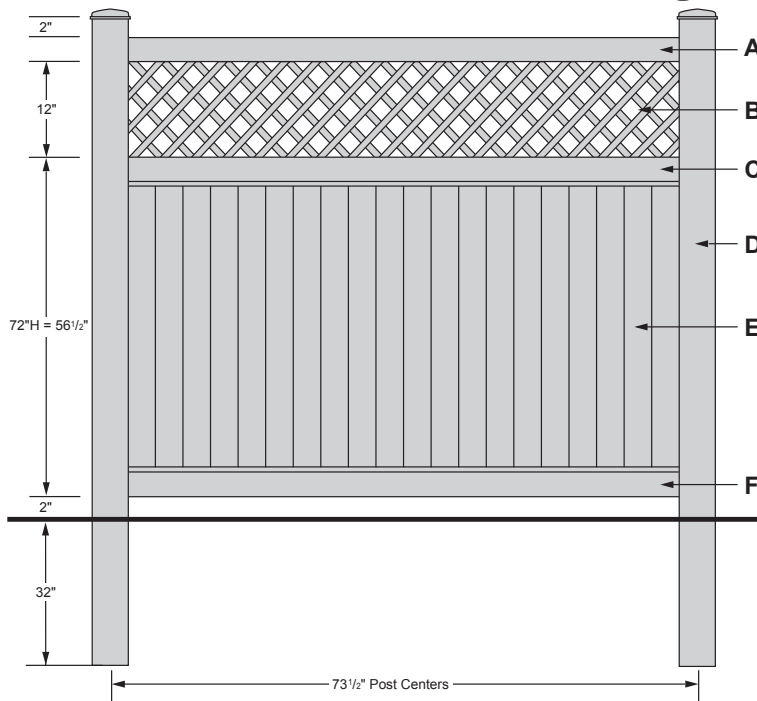

66" High (measurements taken at low point)

- A - Full 2" x 4" x 71½" Routed Rail
- B - 5" x 5" Posts
66" High = 107" Post Length
- C - (21) 1½" Sq. Crimped Pickets
(With pointed caps)
19½" Short Pickets
25½" Long Pickets
- D - 2" x 6" x 71½" Deco Routed Rail
- E - (5) Interlocking Privacy Panels
66" High = 38½" Spoke Length
- F - 2" x 6" x 71½" Deco Rail
(With Aluminum L-Channel)

Delta with Lattice Fence

60", 72" High

- A - 2" x 4" x 71½" Top Rail (With Lattice Channel)
- B - 11½" x 72" Lattice
- C - 2" x 6" x 71½" Deco Rail (With Lattice Channel)
- D - 5" x 5" Posts
60" High = 96" Post Length
72" High = 107" Post Length
- E - (5) Interlocking Privacy Panels
60" High = 35" Long
72" High = 47" Long
- F - 2" x 6" x 71½" Deco Rail (With Aluminum L-Channel)

POOL CODE STYLES REQUIRE 2 WEEK LEAD TIME

72" High

- A - 2" x 4" x 71½" Top Rail (With Lattice Channel)
- B - 11½" x 72" Lattice
- C - 2" x 6" x 71½" Deco Rail (With Lattice Channel)
- D - 5" x 5" Posts
60" High = 96" Post Length
- E - (5) Interlocking Privacy Panels
72" High = 47" Long
- F - 2" x 6" x 71½" Deco Rail (With Aluminum L-Channel)

Product Information (6' Sections)

60", 72" High Delta with Lattice Fence. All sections include 1-post per section, additional posts available, see price sheet.

Optional Caps

Deco Rail

72" available to meet pool code.