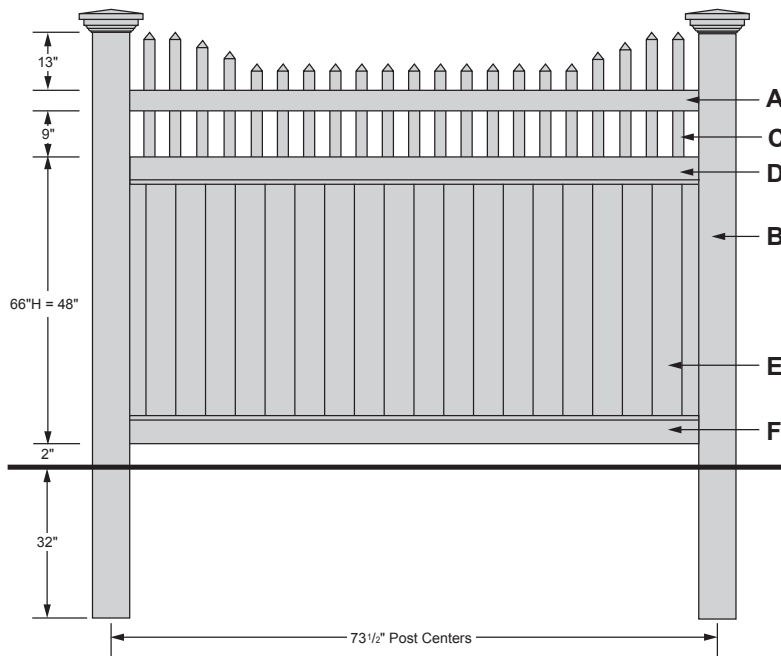

Product Information (6' Sections)

Deco Rail

48", 60", 72" High Delta Privacy Fence. All sections include 1-post per section, additional posts available, see price sheet.

60", 72" available to meet pool code.

Optional Caps

Ball Cap

Spade Cap

NY Flat Cap

NE Flat Cap

Note: 12" longer privacy panels are available for uphill angles
Sections under or over 6' long - 15% extra for special fabrication
Colors Available - White, (Ivory - 15% Extra)

Delta with New England Accent Fence

66" High (Measurements taken at low point.)

- A - Full 2" x 4" x 71½" Routed Rail
- B - 5" x 5" Posts
66" High = 107" Post Length
- C - (21) 1½" Sq. Crimped Pickets
(With pointed caps)
19½" Short Pickets
25½" Long Pickets
- D - 2" x 6" x 71½" Deco Routed Rail
- E - (5) Interlocking Privacy Panels
66" High = 38½" Spoke Length
- F - 2" x 6" x 71½" Deco Rail
(With Aluminum L-Channel)

66" High (measurements taken at low point)

- A - Full 2" x 4" x 71½" Routed Rail
- B - 5" x 5" Posts
66" High = 107" Post Length
- C - (21) 1½" Sq. Crimped Pickets
(With pointed caps)
19½" Short Pickets
25½" Long Pickets
- D - 2" x 6" x 71½" Deco Routed Rail
- E - (5) Interlocking Privacy Panels
66" High = 38½" Spoke Length
- F - 2" x 6" x 71½" Deco Rail
(With Aluminum L-Channel)