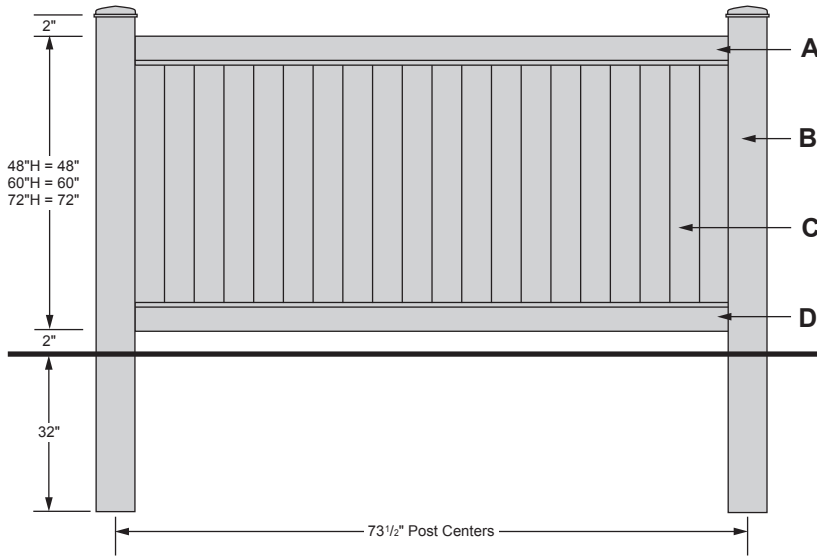

Delta Privacy Fence

48", 60", 72" High

- A - 2" x 6" x 71½" Deco Rail
- B - 5" x 5" Posts
48" High = 78" Post Length
60" High = 96" Post Length
72" High = 107" Post Length
- C - (5) Interlocking Privacy Panels
48" High = 38½" Long
60" High = 50½" Long
72" High = 62½" Long
- D - 2" x 6" x 71½" Deco Rail
(With Aluminum L-Channel)

POOL CODE STYLES REQUIRE 2 WEEK LEAD TIME

60", 72" High

- A - 2" x 6" x 71½" Deco Rail
- B - 5" x 5" Posts
60" High = 96" Post Length
72" High = 107" Post Length
- C - (5) Interlocking Privacy Panels
60" High = 50½" Long
72" High = 62½" Long
- D - 2" x 6" x 71½" Deco Rail
(With Aluminum L-Channel)

Product Information (6' Sections)

Deco Rail

48", 60", 72" High Delta Privacy Fence. All sections include 1-post per section, additional posts available, see price sheet.

60", 72" available to meet pool code.

Delta with New England Accent Fence

66" High (Measurements taken at low point.)

- A - Full 2" x 4" x 71½" Routed Rail
- B - 5" x 5" Posts
66" High = 107" Post Length
- C - (21) 1½" Sq. Crimped Pickets
(With pointed caps)
19½" Short Pickets
25½" Long Pickets
- D - 2" x 6" x 71½" Deco Routed Rail
- E - (5) Interlocking Privacy Panels
66" High = 38½" Spoke Length
- F - 2" x 6" x 71½" Deco Rail
(With Aluminum L-Channel)