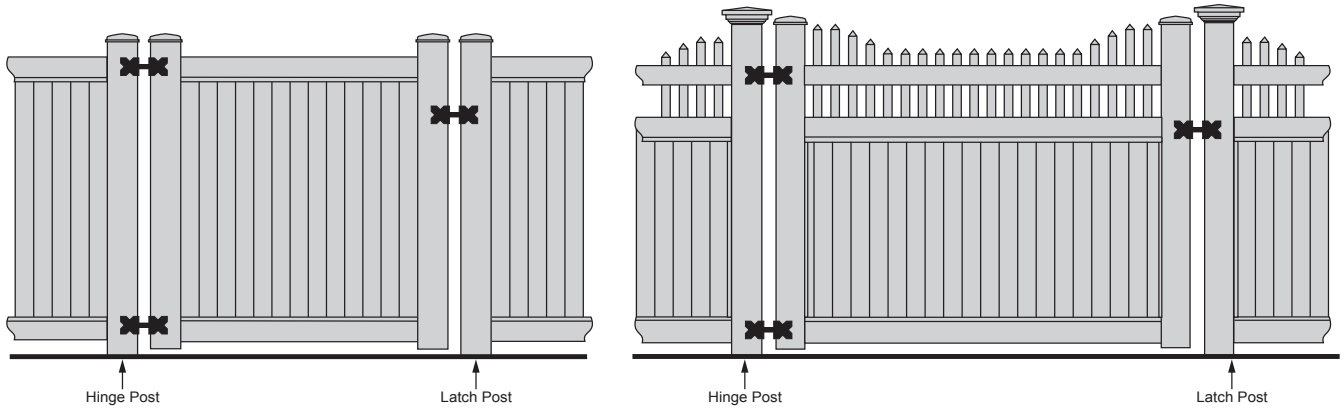

Product Information (6' Sections)

60", 72" High Delta with Lattice Fence. All sections include 1-post per section, additional posts available, see price sheet.

Optional Caps

Deco Rail

72" available to meet pool code.

Ball Cap

Spade Cap

NY Flat Cap

NE Flat Cap

Note: 3½" or 12" longer privacy panels are available for uphill angles
Sections under or over 6' long - 15% extra for special fabrication
Colors Available - White, (Ivory - 15% Extra)

Delta Privacy Fence - Gates

with New England Concave Accent

48", 72" High

Hardware Recommended:

- Single Gates: 1- commercial hinge set
 1- commercial latch or 2-way latch set
 1- 5" aluminum post insert (*hinge post*)
- Double Gates: 2- commercial hinge set
 1- commercial latch or 2-way latch set
 1- commercial drop pin kit
 2- 5" aluminum post insert (*hinge post*)