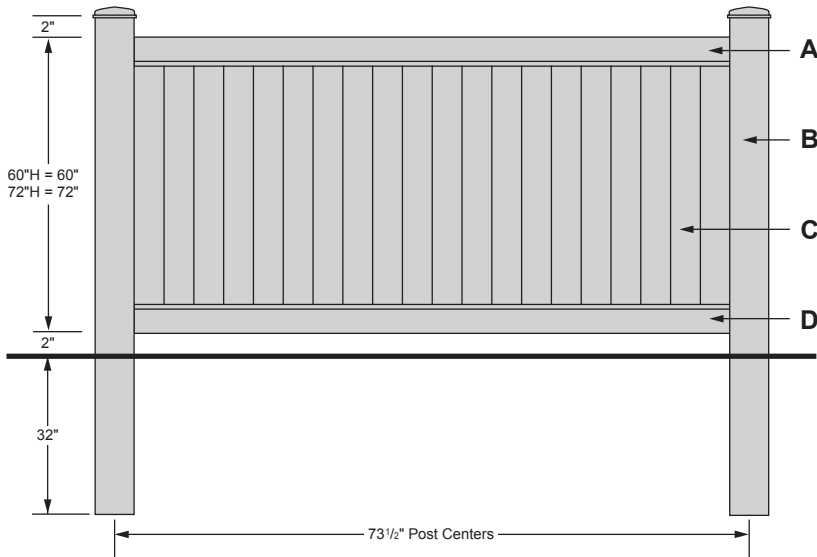

Delta Privacy Fence

48", 60", 72" High

- A - 2" x 6" x 71½" Deco Rail
- B - 5" x 5" Posts
48" High = 78" Post Length
60" High = 96" Post Length
72" High = 107" Post Length
- C - (5) Interlocking Privacy Panels
48" High = 38½" Long
60" High = 50½" Long
72" High = 62½" Long
- D - 2" x 6" x 71½" Deco Rail
(With Aluminum L-Channel)

POOL CODE STYLES REQUIRE 2 WEEK LEAD TIME

60", 72" High

- A - 2" x 6" x 71½" Deco Rail
- B - 5" x 5" Posts
60" High = 96" Post Length
72" High = 107" Post Length
- C - (5) Interlocking Privacy Panels
60" High = 50½" Long
72" High = 62½" Long
- D - 2" x 6" x 71½" Deco Rail
(With Aluminum L-Channel)

Product Information (6' Sections)

Deco Rail

48", 60", 72" High Delta Privacy Fence. All sections include 1-post per section, additional posts available, see price sheet.

60", 72" available to meet pool code.

Delta with New England Accent Fence

66" High (Measurements taken at low point.)

- A - Full 2" x 4" x 71½" Routed Rail
- B - 5" x 5" Posts
66" High = 107" Post Length
- C - (21) 1½" Sq. Crimped Pickets
(With pointed caps)
19½" Short Pickets
25½" Long Pickets
- D - 2" x 6" x 71½" Deco Routed Rail
- E - (5) Interlocking Privacy Panels
66" High = 38½" Spoke Length
- F - 2" x 6" x 71½" Deco Rail
(With Aluminum L-Channel)