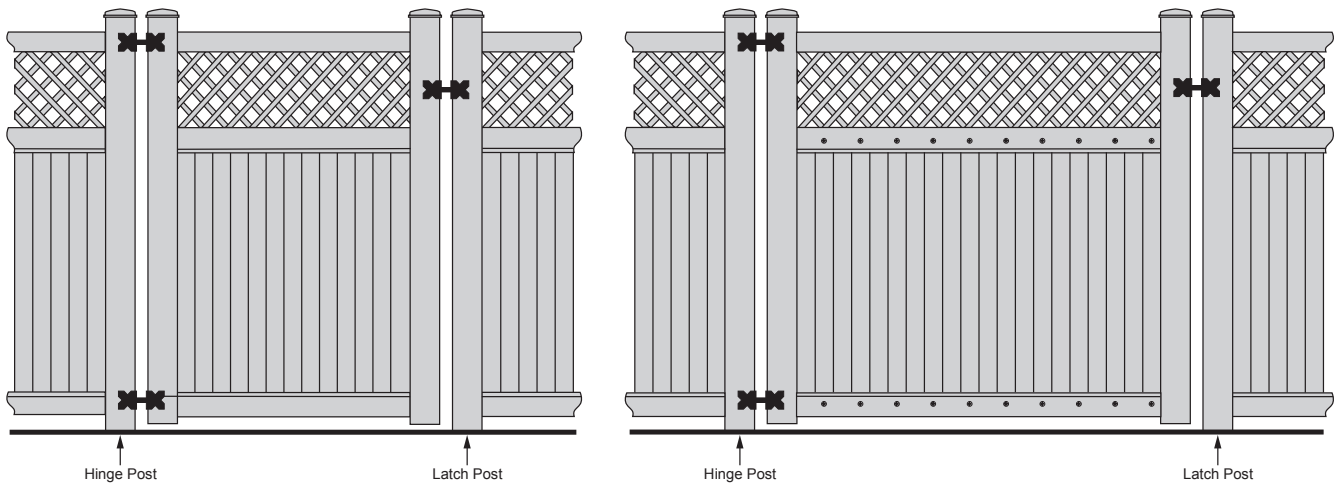

Ball Cap

Spade Cap

NY Flat Cap

NE Flat Cap

Note: 3½" or 12" longer privacy panels are available for uphill angles
Sections under or over 6' long - 15% extra for special fabrication
Colors Available - White, (Ivory - 15% Extra)

Delta Privacy Fence - Gates

with New England Concave Accent

48", 72" High

Hardware Recommended:

- Single Gates: 1- commercial hinge set
 1- commercial latch or 2-way latch set
 1- 5" aluminum post insert (*hinge post*)
- Double Gates: 2- commercial hinge set
 1- commercial latch or 2-way latch set
 1- commercial drop pin kit
 2- 5" aluminum post insert (*hinge post*)

Pool Code

Pool Code

Delta with Lattice

36" - 48" Wide

60" - 72" Wide

60", 72" High

Hardware Recommended:

- Single Gates: 1- commercial hinge set
 1- commercial latch or 2-way latch set
 1- 5" aluminum post insert (*hinge post*)
 1- *commercial spring set (must have)*
- Double Gates: 2- commercial hinge set
 1- commercial latch or 2-way latch set
 1- commercial drop pin kit
 2- 5" aluminum post insert (*hinge post*)
 2- *commercial spring set (must have)*