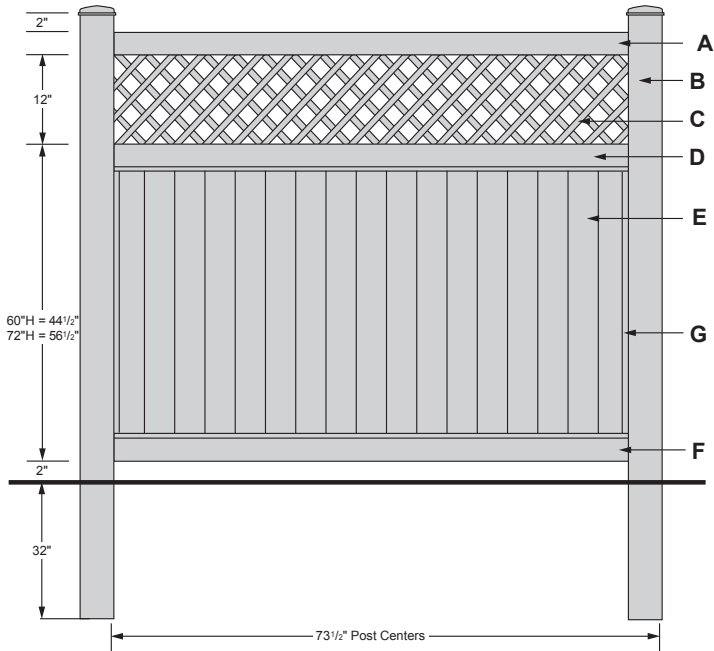

Delta with New England Accent Fence

66" High (Measurements taken at low point.)

- A - Full 2" x 4" x 71½" Routed Rail
- B - 5" x 5" Posts
66" High = 107" Post Length
- C - (21) 1½" Sq. Crimped Pickets
(With pointed caps)
19½" Short Pickets
25½" Long Pickets
- D - 2" x 6" x 71½" Deco Routed Rail
- E - (5) Interlocking Privacy Panels
66" High = 38½" Spoke Length
- F - 2" x 6" x 71½" Deco Rail
(With Aluminum L-Channel)

66" High (measurements taken at low point)

- A - Full 2" x 4" x 71½" Routed Rail
- B - 5" x 5" Posts
66" High = 107" Post Length
- C - (21) 1½" Sq. Crimped Pickets
(With pointed caps)
19½" Short Pickets
25½" Long Pickets
- D - 2" x 6" x 71½" Deco Routed Rail
- E - (5) Interlocking Privacy Panels
66" High = 38½" Spoke Length
- F - 2" x 6" x 71½" Deco Rail
(With Aluminum L-Channel)

Product Information (6' Sections)

Deco Rail

66" Delta New England Accent Fence. All sections include 1-post per section, additional posts available, see price sheet.

66" available to meet pool code.

Sections under or over 6' long - 15% extra for special fabrication
Colors Available - White, (Ivory - 15% Extra)

Delta with Lattice Fence

60", 72" High

- A - 2" x 4" x 71½" Top Rail (With Lattice Channel)
- B - 11½" x 72" Lattice
- C - 2" x 6" x 71½" Deco Rail (With Lattice Channel)
- D - 5" x 5" Posts
60" High = 96" Post Length
72" High = 107" Post Length
- E - (5) Interlocking Privacy Panels
60" High = 35" Long
72" High = 47" Long
- F - 2" x 6" x 71½" Deco Rail (With Aluminum L-Channel)