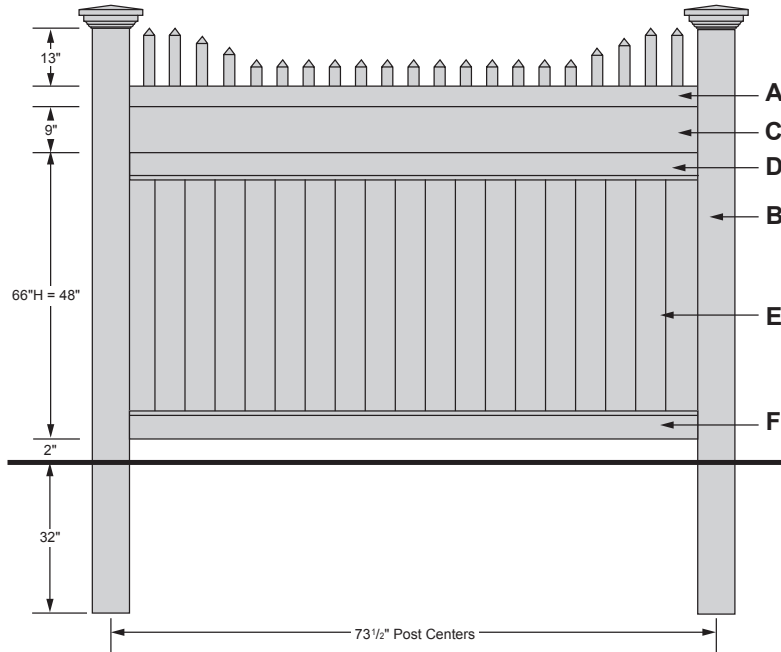

Delta Privacy Fence

48", 60", 72" High

- A - 2" x 6" x 71½" Deco Rail
- B - 5" x 5" Posts
48" High = 78" Post Length
60" High = 96" Post Length
72" High = 107" Post Length
- C - (5) Interlocking Privacy Panels
48" High = 38½" Long
60" High = 50½" Long
72" High = 62½" Long
- D - 2" x 6" x 71½" Deco Rail
(With Aluminum L-Channel)

Optional Caps

Ball Cap

Spade Cap

NY Flat Cap

NE Flat Cap

Note: 12" longer privacy panels are available for uphill angles
Sections under or over 6' long - 15% extra for special fabrication
Colors Available - White, (Ivory - 15% Extra)

Delta with New England Accent Fence

66" High (Measurements taken at low point.)

- A - Full 2" x 4" x 71½" Routed Rail
- B - 5" x 5" Posts
66" High = 107" Post Length
- C - (21) 1½" Sq. Crimped Pickets
(With pointed caps)
19½" Short Pickets
25½" Long Pickets
- D - 2" x 6" x 71½" Deco Routed Rail
- E - (5) Interlocking Privacy Panels
66" High = 38½" Spoke Length
- F - 2" x 6" x 71½" Deco Rail
(With Aluminum L-Channel)

66" High (measurements taken at low point)

- A - Full 2" x 4" x 71½" Routed Rail
- B - 5" x 5" Posts
66" High = 107" Post Length
- C - (21) 1½" Sq. Crimped Pickets
(With pointed caps)
19½" Short Pickets
25½" Long Pickets
- D - 2" x 6" x 71½" Deco Routed Rail
- E - (5) Interlocking Privacy Panels
66" High = 38½" Spoke Length
- F - 2" x 6" x 71½" Deco Rail
(With Aluminum L-Channel)