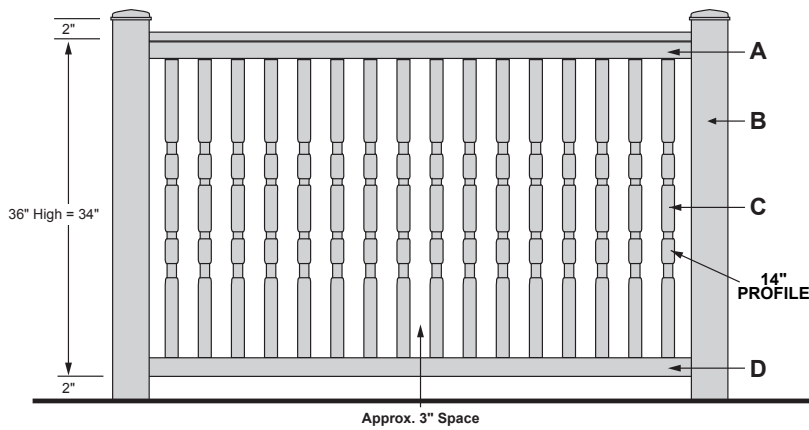

1700 & 3700 Series Porch Railing (Lincoln)

1700 Series = T-Rail Top
2" x 4" Bottom

3000 Series = Newport Top
2" x 4" Bottom

36" High

Meets ICC
Code Standards

- A - Top Rail
(With Aluminum Channel) 
- B - 4" x 4" Posts (Plain)
36" High = 38" Long Posts
- C - 1.3" x 1.3" Balusters
36" High = 31" Balusters
- D - Bottom Rail
(With Aluminum Channel) 

Lincoln Product Information

- 36" high #1736 Porch Railing (T-Rail)
- 36" high #3736 Porch Railing (Newport Rail)
- 4" x 4" Routed Railing Post
- 4" x 4" x 38" Blank Railing Post
- 2" x 4" Railing Post (Half Post - to go against house)